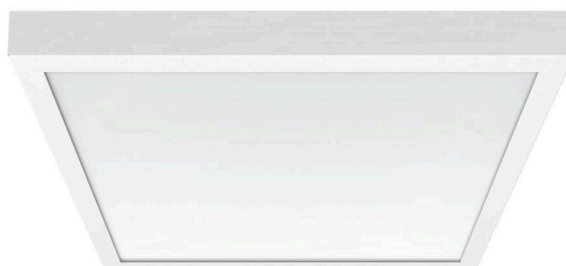

White steel frame for surface-mounting on ceiling and white powder-coated aluminium luminaire housing. Housing colour traffic white RAL 9016; External LED driver. Electric connection via 150mm long connection cable 2x0.5mm² including coupling connector. lowea luminaire and mounting frame.

CHARACTERISTICS

Order number	60114036610+60110005100
Commodity code	94051190
Certification mark	IP 20, Protection class II, F, Indoor, CE
Special properties	Ready for IoT
State funding programs	BEG - Federal funding for efficient buildings (valid only for Germany)

ELECTRICAL ENGINEERING

Controller	Electronic driver DALI2 (1 pcs.)
System output	39W
Mains voltage	230V/50Hz
Energy efficiency class/light source	C

LIGHTING TECHNOLOGY

Placement	LED, Colour rendering/Light colour CRI ≥ 80 / 4000K
Nominal luminous flux	5095lm
LED service life	50000h L80/B10
Luminaire luminous efficiency	130lm/W
UGR lat./long.	22.1 / 22.1

MECHANICS

Housing colour	traffic white RAL 9016
Dimensions (LxWxDxH)	627mm x 627mm x 62mm
Depth	62mm
Weight (net)	6.49kg
Type of installation	Ceiling-mounted single installation

Dimensions

L	627 mm	Length
B	627 mm	Width
H	62 mm	Height
T	62 mm	Depth
KL	144 mm	Length luminaire head or box for ballasts
KB	42 mm	Width luminaire head or box for ballasts
KH	29 mm	Height luminaire head or box for ballasts

DEEP-LINK

<https://www.regiolux.de/en/article/60114036610+60110005100>