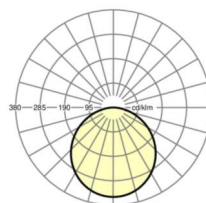

White steel frame for surface-mounting on ceiling and white powder-coated aluminium luminaire housing. Housing colour traffic white RAL 9016; External LED driver. Electric connection via 150mm long connection cable 2x0.5mm² including coupling connector. lowea luminaire and mounting frame.

CHARACTERISTICS

Order number	60114036610+60110005100
Commodity code	94051190
Certification mark	IP 20, Protection class II, F, Indoor, CE
Special properties	Ready for IoT
State funding programs	BEG - Federal funding for efficient buildings (valid only for Germany)

ELECTRICAL ENGINEERING

Controller	Electronic driver DALI2 (1 pcs.)
System output	39W
Mains voltage	230V/50Hz
Energy efficiency class/light source	C

LIGHTING TECHNOLOGY

Placement	LED, Colour rendering/Light colour CRI ≥ 80 / 4000K
Nominal luminous flux	5095lm
LED service life	50000h L80/B10
Luminaire luminous efficiency	130lm/W
UGR lat./long.	22.1 / 22.1

MECHANICS

Housing colour	traffic white RAL 9016
Dimensions (LxWxDxH)	627mm x 627mm x 62mm
Depth	62mm
Weight (net)	6.49kg
Type of installation	Ceiling-mounted single installation

Dimensions

L	627 mm	Length
B	627 mm	Width
H	62 mm	Height
T	62 mm	Depth
KL	144 mm	Length luminaire head or box for ballasts
KB	42 mm	Width luminaire head or box for ballasts
KH	29 mm	Height luminaire head or box for ballasts

DEEP-LINK

<https://www.regiolux.de/en/article/60114036610+60110005100>